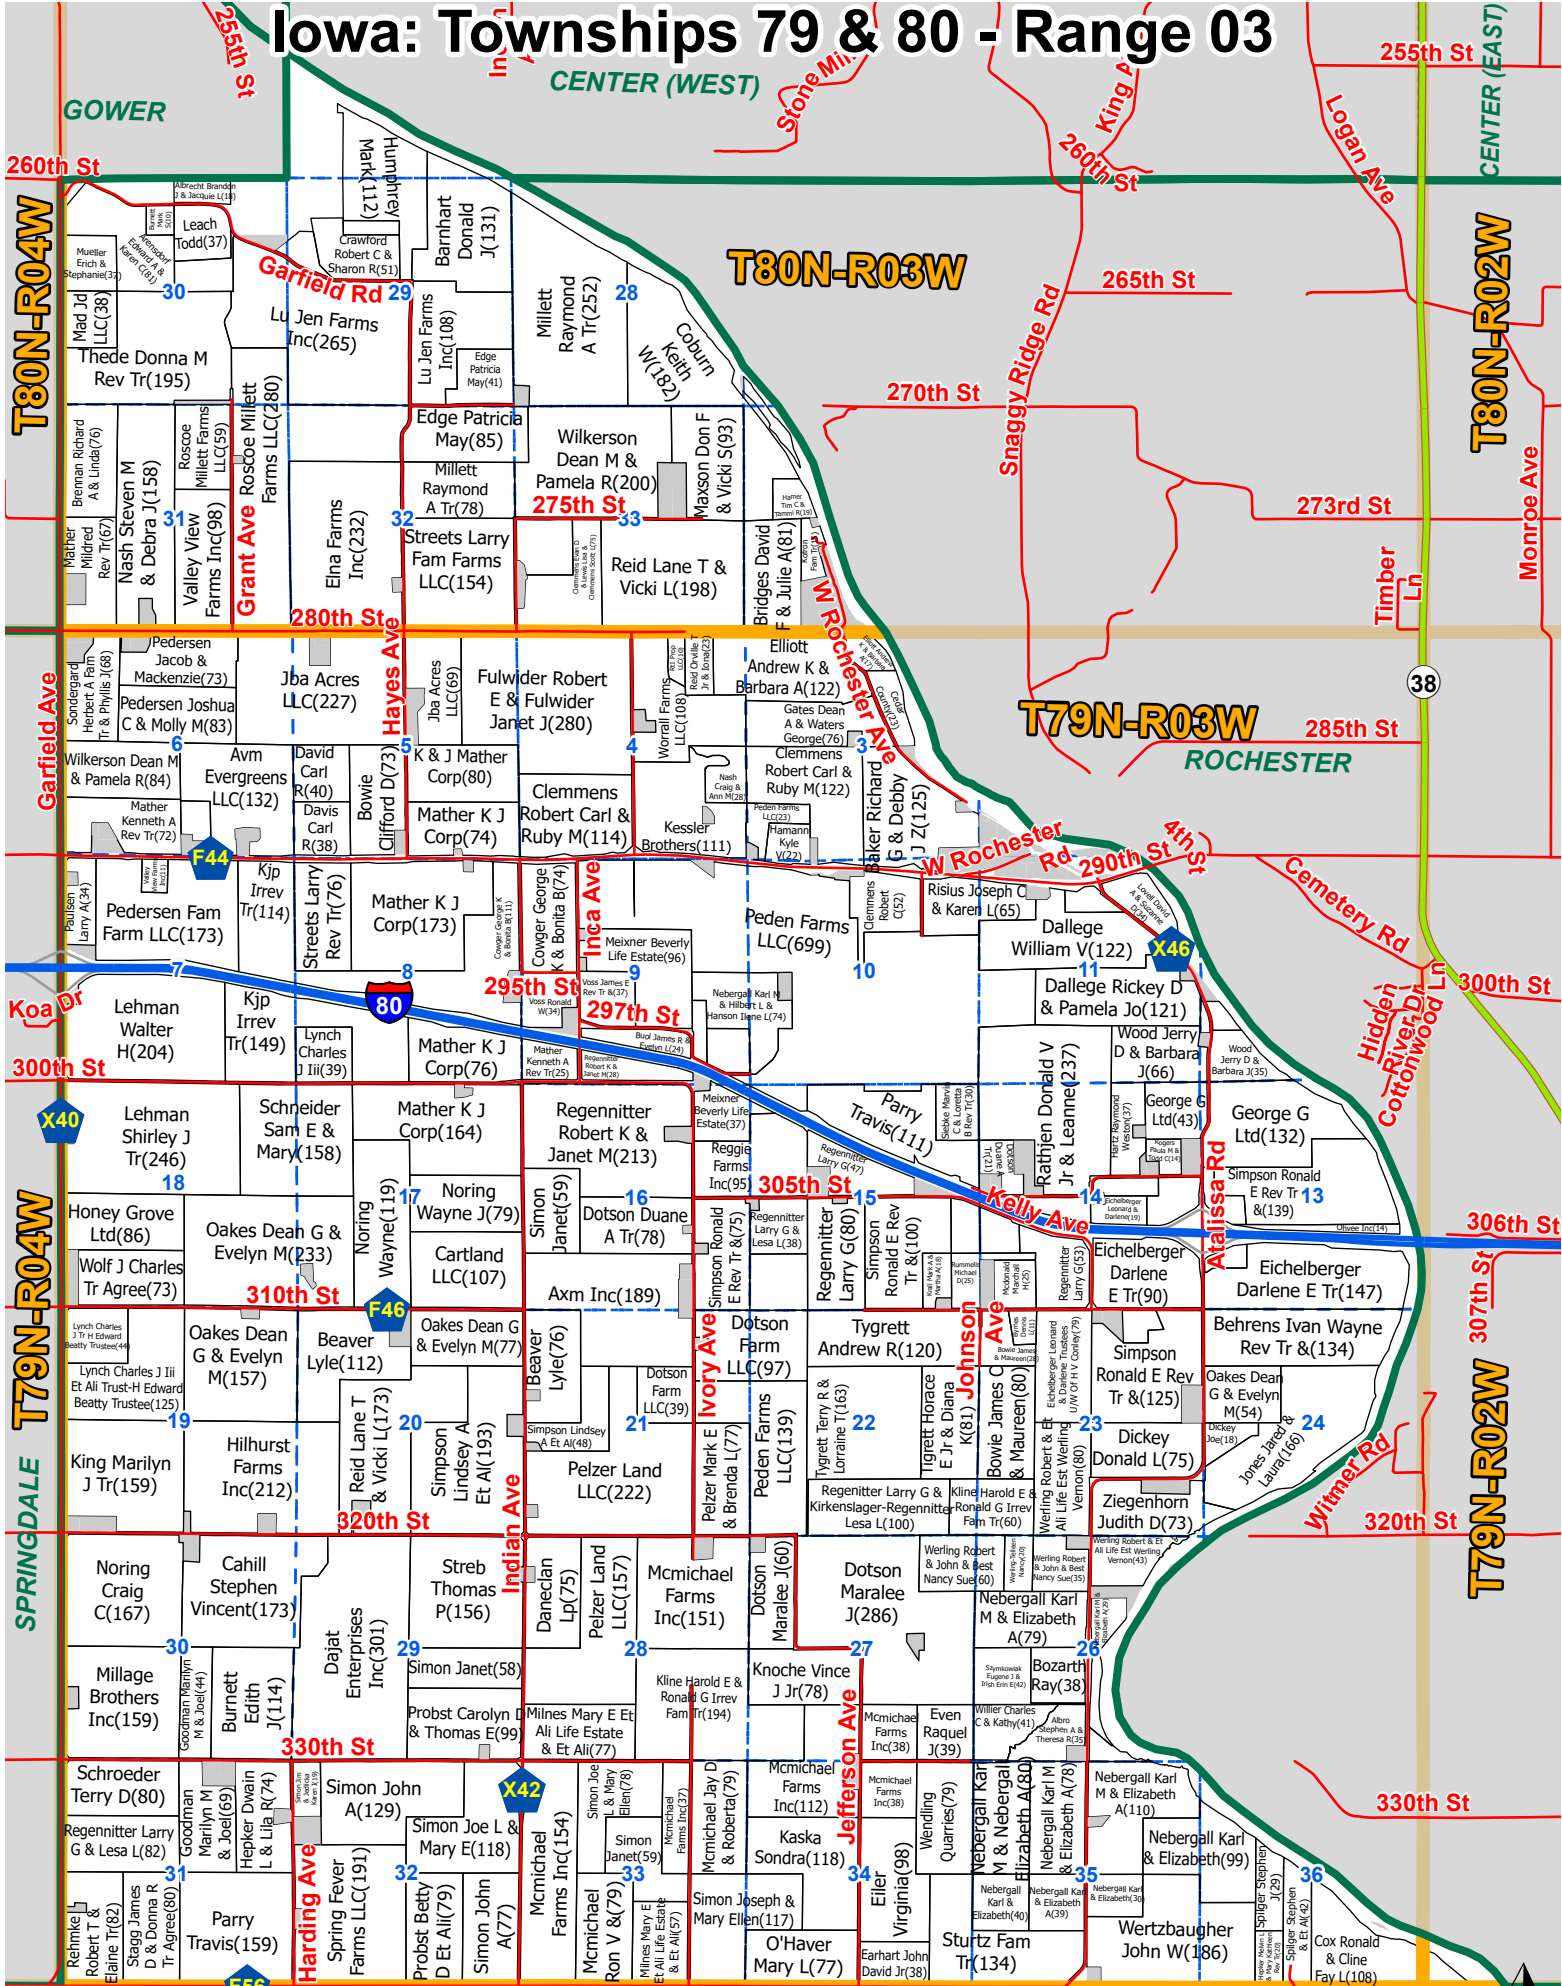

Iowa: Townships 79 & 80 - Range 03

T80N-R04W

T80N-R03W

T80N-R02W

T79N-R04W

T79N-R03W

T79N-R02W

SPRINGDALE

ROCHESTER