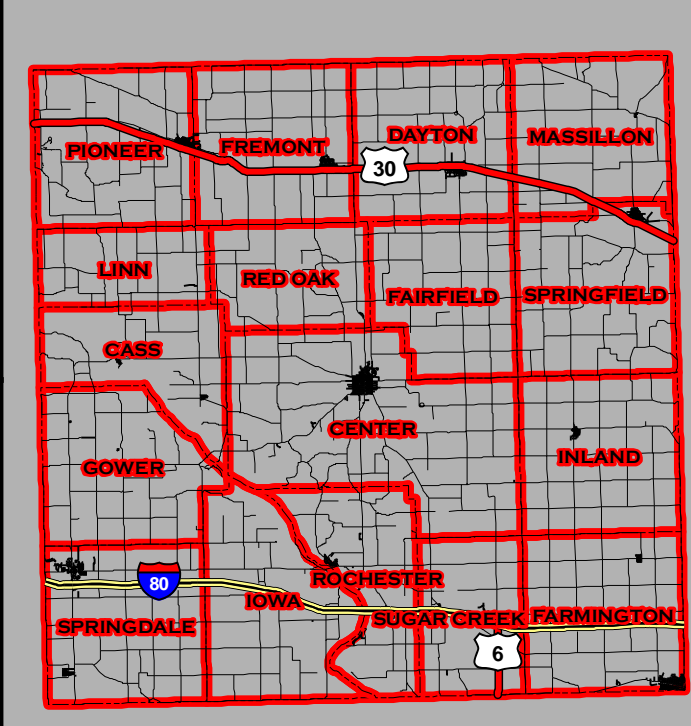

- LEGEND:**
- ROAD
 - STREAM
 - PARK
 - TOWNSHIP

MAP AND ANALYSIS CONDUCTED BY:
 GIS DEPARTMENT
 CEDAR COUNTY
 400 CEDAR ST
 TIPTON, IA 52772
 (563) 886-2236
 GIS@CEDARCOUNTY.IOWA.GOV