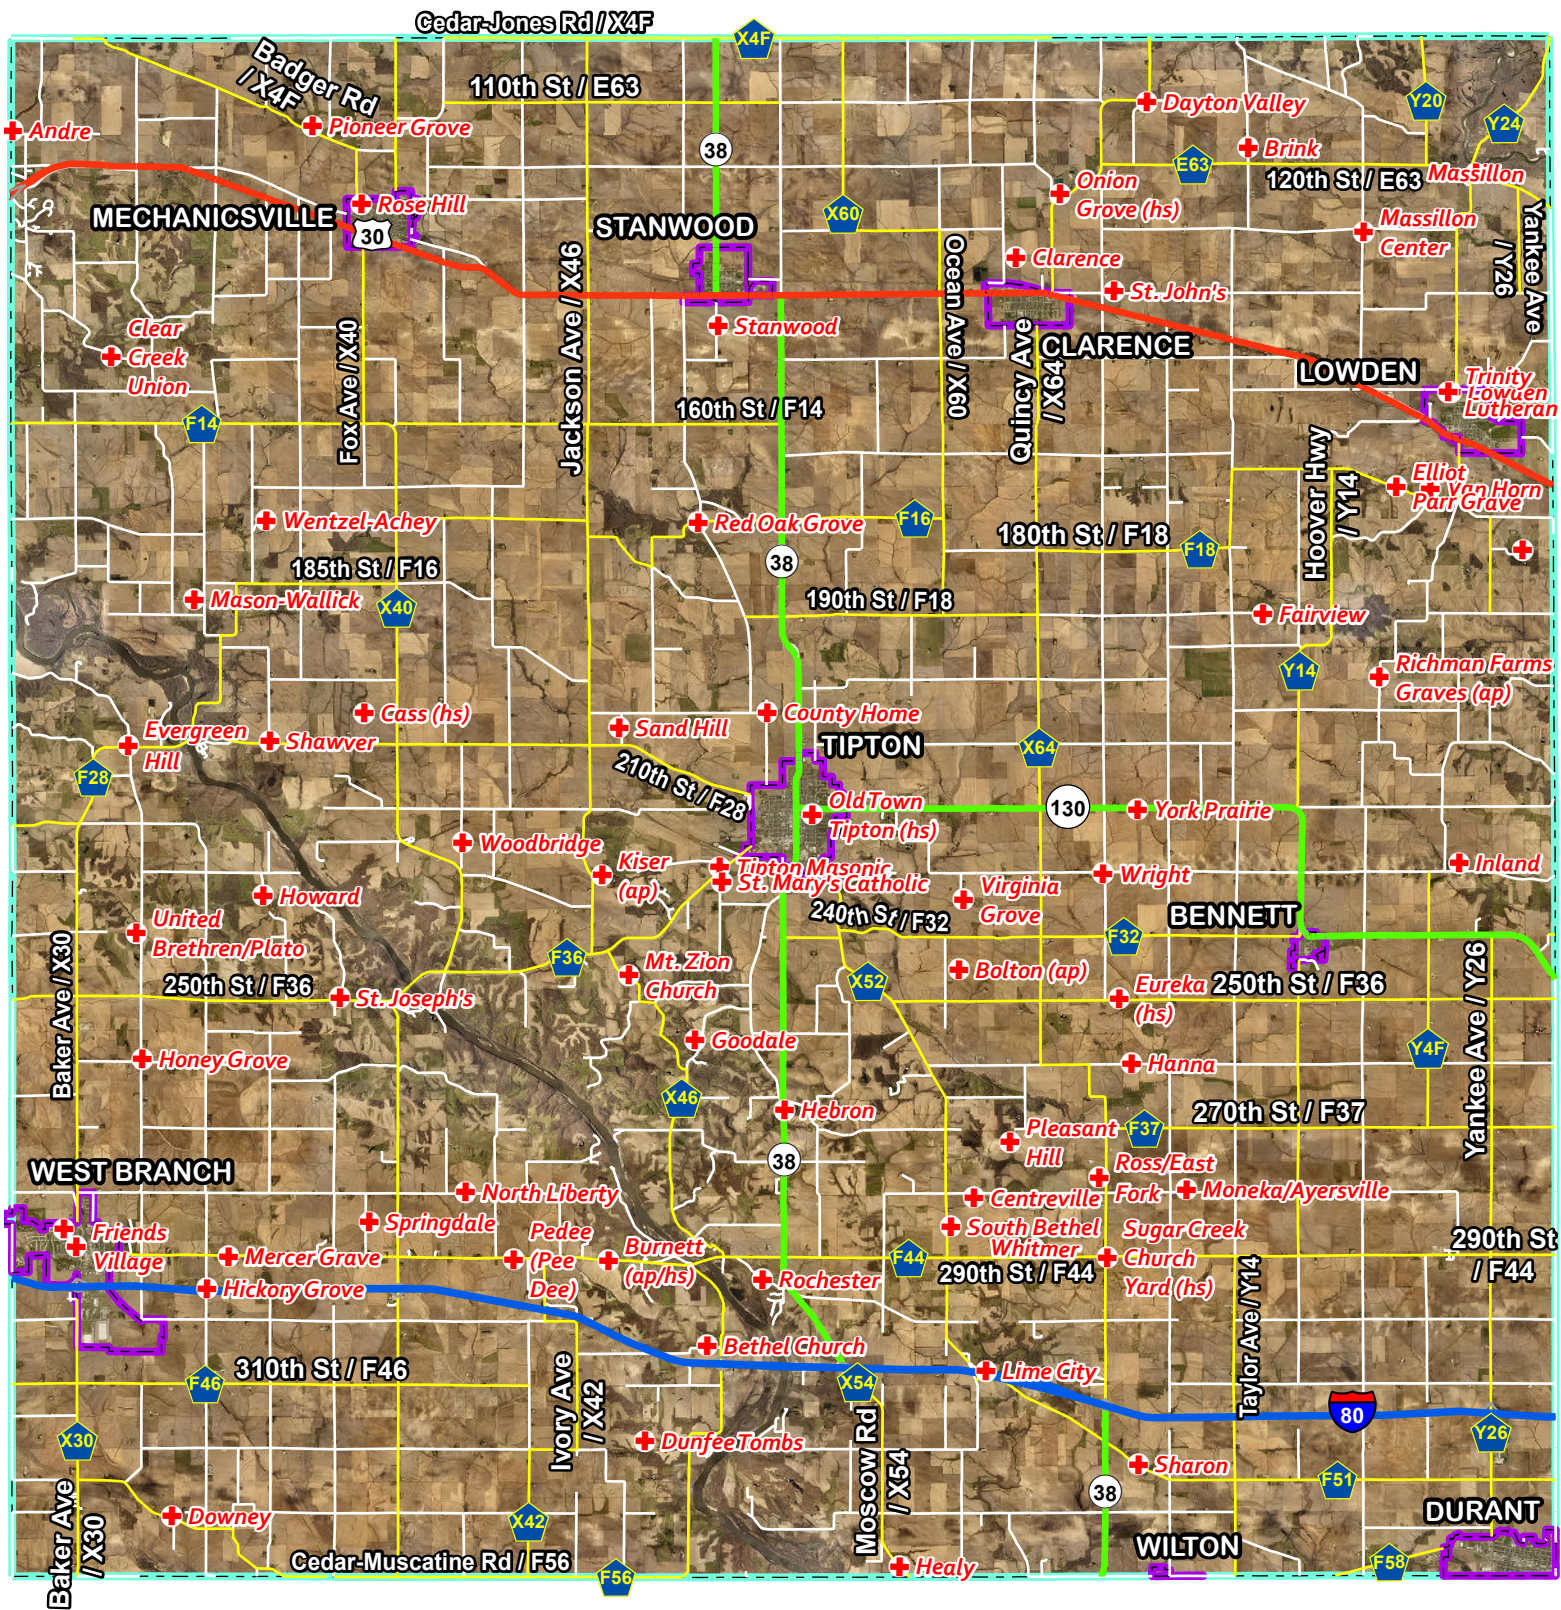

# Cemeteries of Cedar County

*ap = approximate*  
*hs = historical*